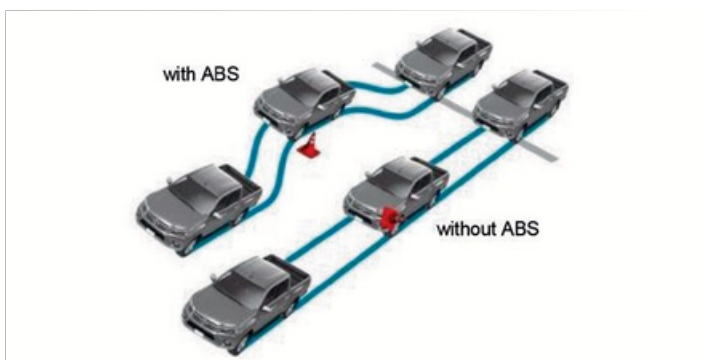

ANTI-LOCK BRAKE SYSTEM (ABS) - Security & Control on the Road.