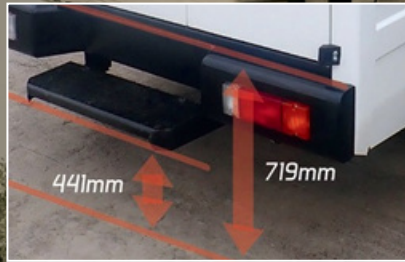

Height-Appropriate Steps to Ride and Load with Ease.